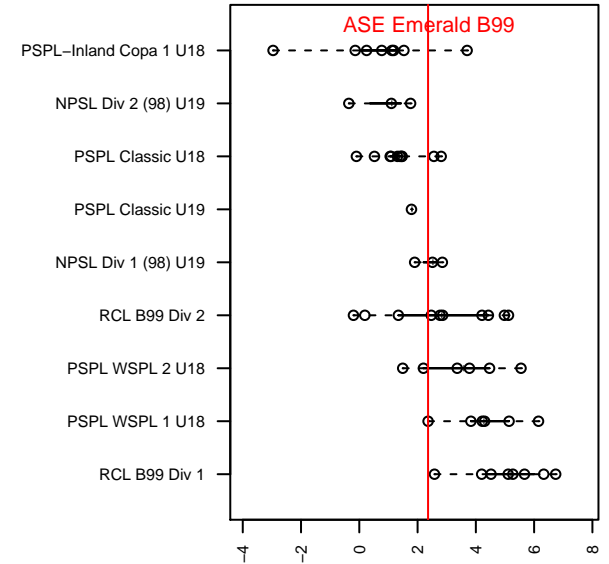

# ASE Emerald B99

Academy of Soccer Excellence  
 Pasco, WA  
 B99 total strength=1527  
 attack=17.7 defense=8.71  
 fall league = PSPL WSPL 1 U18  
 notes= Desert Storm; Stephenson  
 2014-6

alt names used:  
 ASE B99/B98 Emerald – Stephenson  
 ASE B99 Emerald – Stephenson

Venues played:  
 2016 Nike Crossfire Challenge Gold Group U18  
 2016 Les Schwab NW Cup U18/19 U19  
 2016 PSPL WSPL 1 U18

**ASE Emerald B99**  
 Dots are actual minus expected GF (blue circles) and GA (red triangles).  
 Blue line is smoothed change in attack strength. Red is smoothed change in defense strength.

**attack and defense variance (black dot)  
relative to other teams  
and top 10 in region**

**attack and defense rating  
relative to others at age  
and all opponents in last 13 months**

**Performance relative to 13 month average**